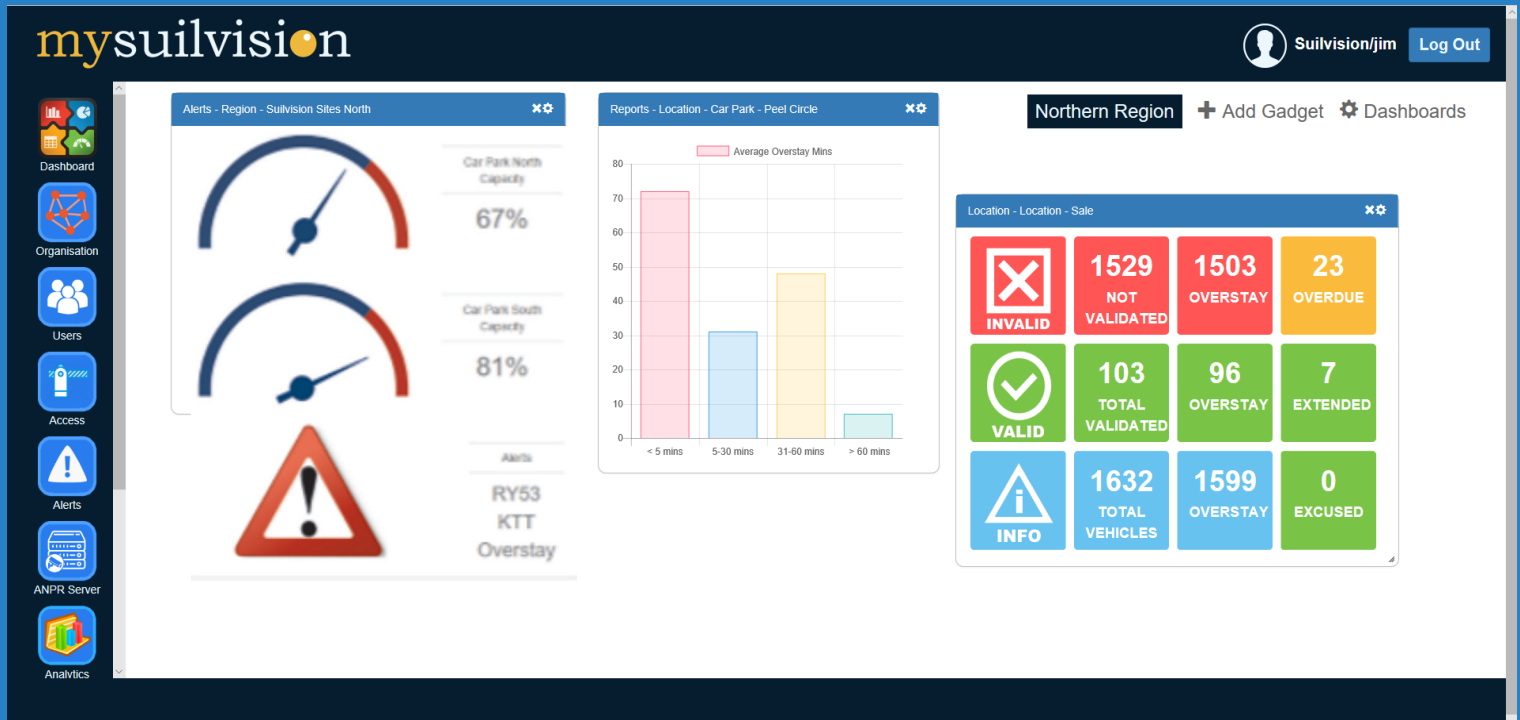

## Low cost ANPR cloud SOLUTION

No software install. Access through Cloud  
or SDK.

OCR engine and database offsite.

Secure Servers

Unique Plate tracker

Low Cost PCB front end

The Dashboard allows a user to create a mash-up of functionality, data as real time figures, reports or charts and quick navigation links to the system as required

Overview of locations and incoming data

Alerts

Navigation into the system

Key figures and overview charts

User created view

Quick links into functional areas

View on figures of interest and charts in real time

Recent Alerts will be displayed which include, overstay, visitors, hot list vehicles and also custom alerts set by user

The screenshot shows the 'ANPR Reads' section of the mysulvision interface. It features a table with columns for date, location, direction, count, vehicle type, license plate, and camera status. Below the table are three panels: 'Overview Image' showing a car, 'ANPR' showing a license plate image and result, and 'Recent Alerts' which is currently empty.

This screenshot shows the 'Users' and 'Vehicles' management sections. The 'Users' table lists individuals with their user groups and access permissions. The 'Vehicles' table lists vehicles with their registration numbers, makes, models, and colors.